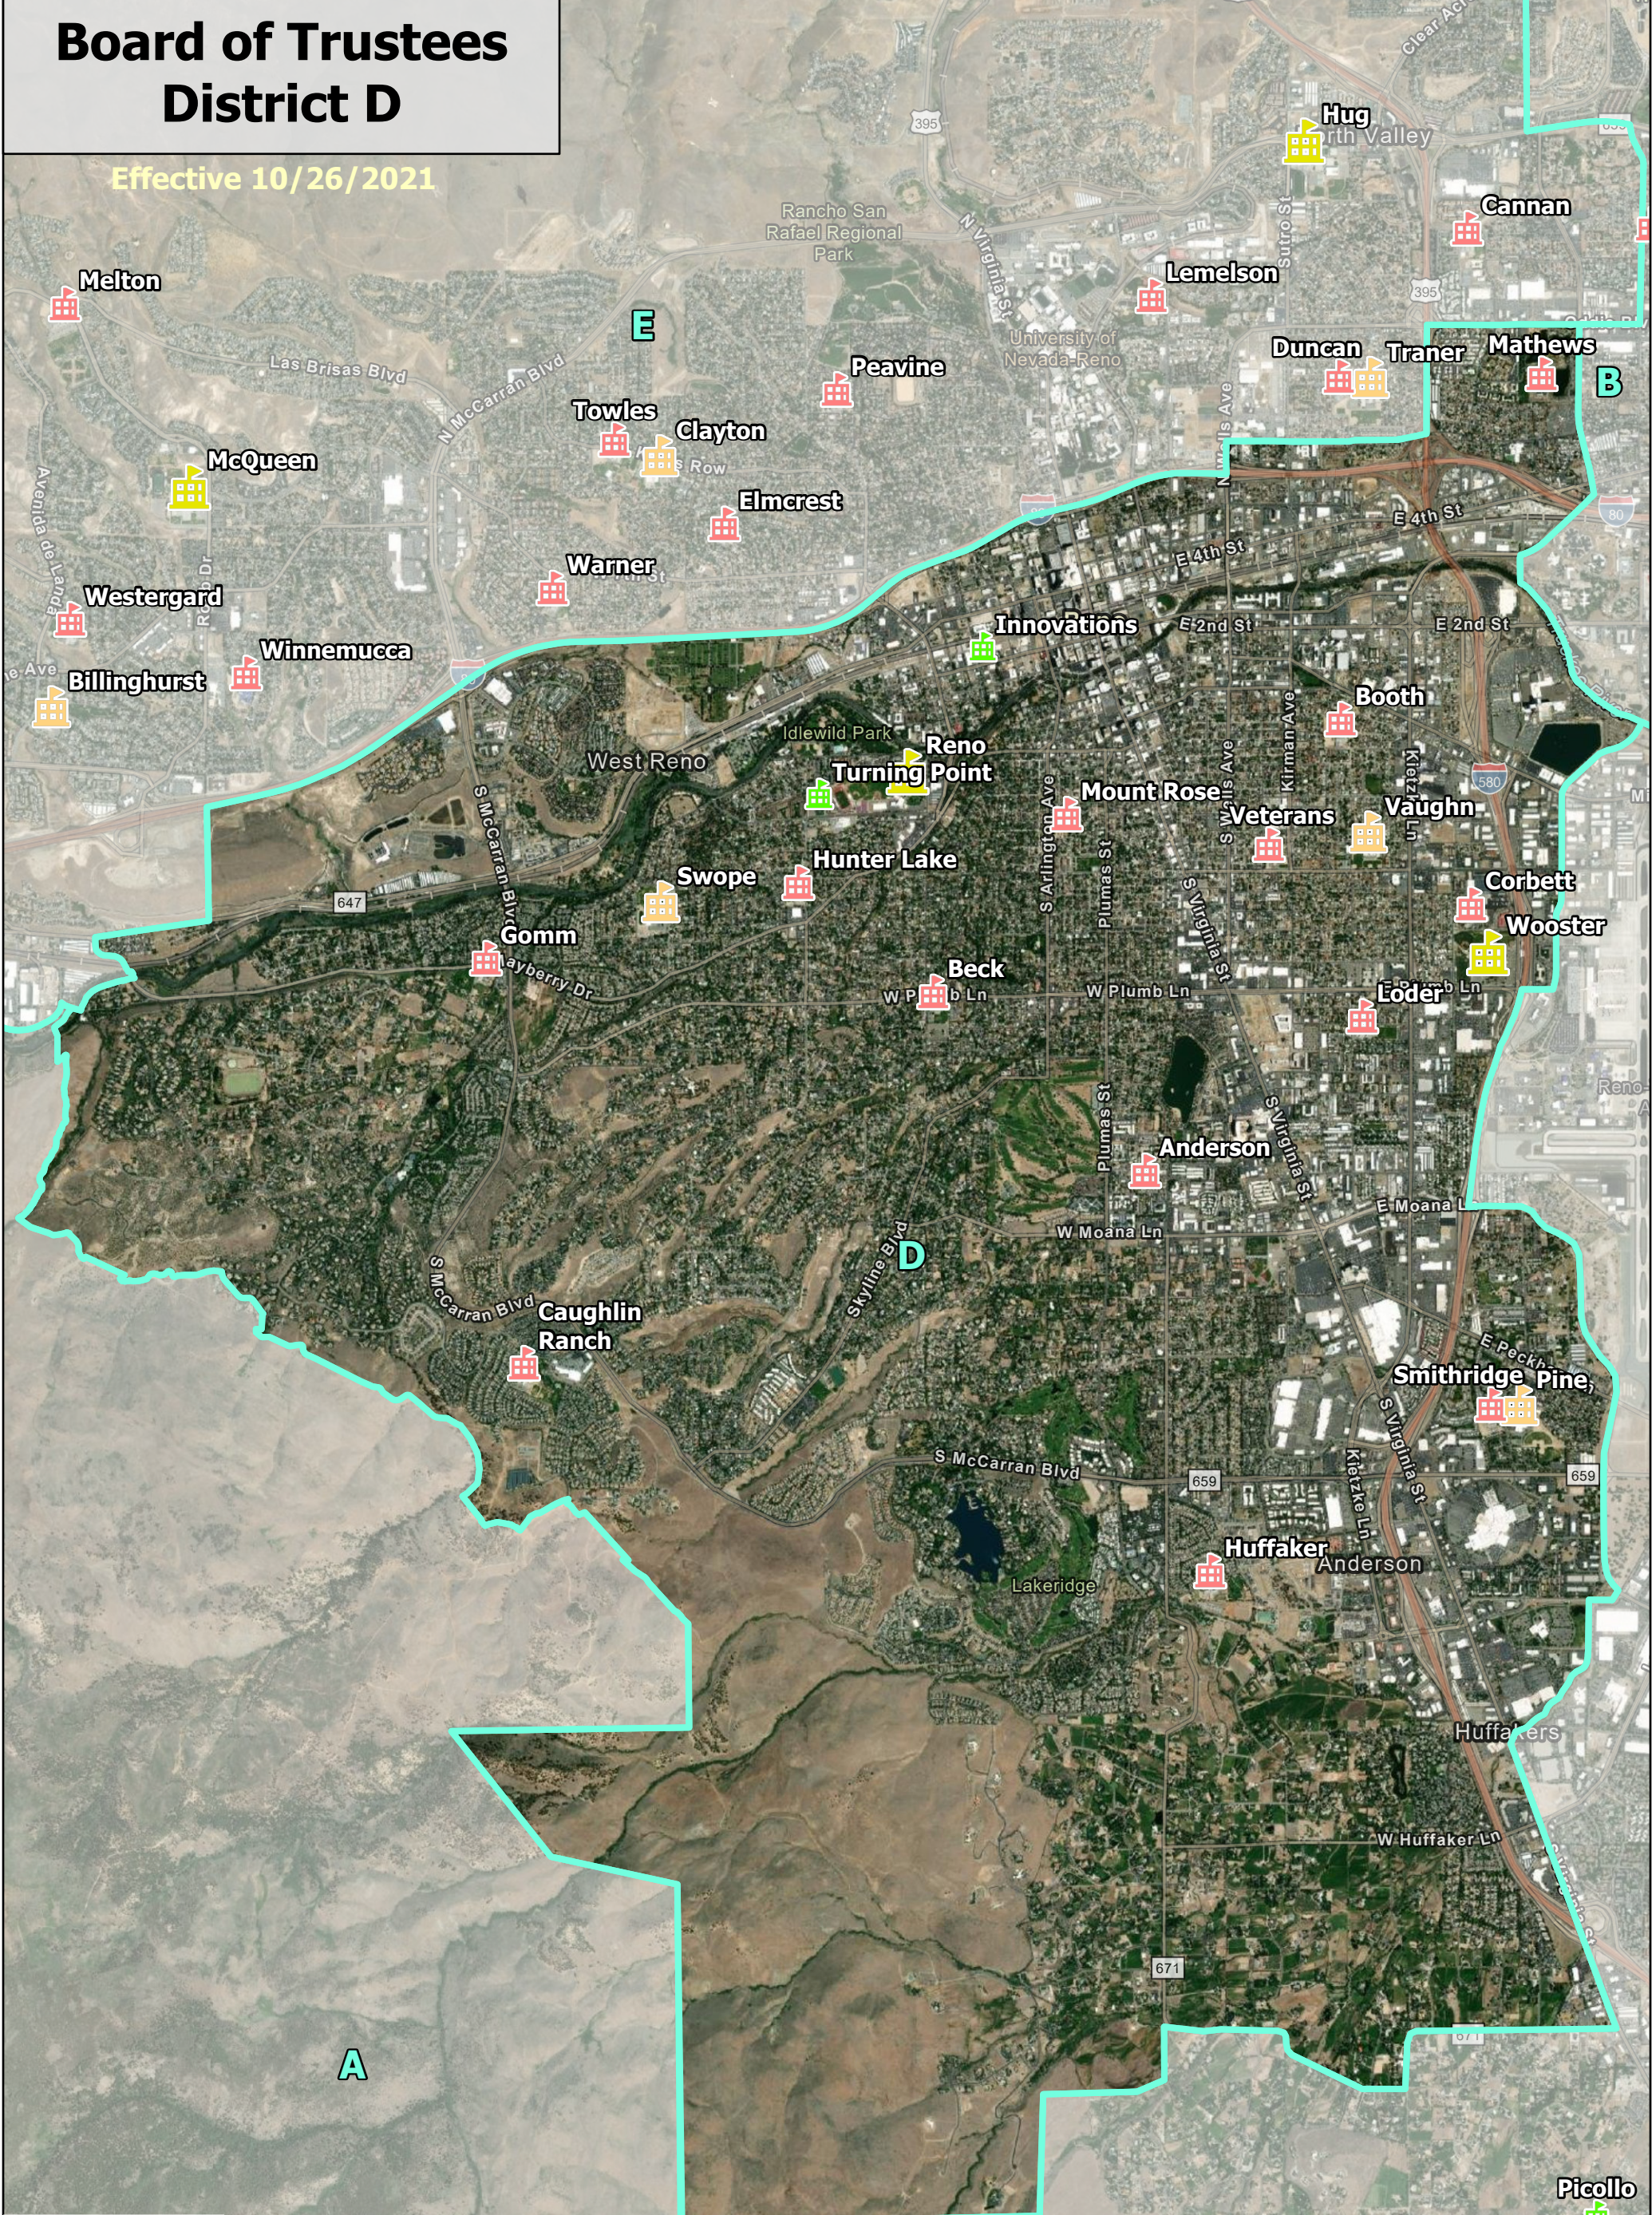

# Board of Trustees District D

Effective 10/26/2021

Washoe County  
School District

GIS@washoeschools.net

- Schools**
-  Elementary School
  -  Middle School
  -  High School
  -  Alternative Ed
  -  School Board District Boundary

Esri, HERE, Garmin, SafeGraph, METI/NASA,

EPA, NPS, USDA, Maxar